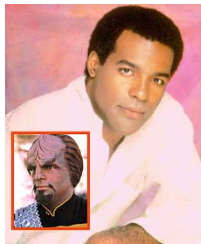

CONCEPTS COVERED:

Ancient religion

Astrology

Basic astronomical history

Galaxies

Modern astronomy: quasars, black holes, and pulsars

Science of light, light speed, and distances in light years

Telescopes

SHOW LENGTH: 33 Minutes

Suggested Age level: 10 - adult

Narrator: Michael Dorn