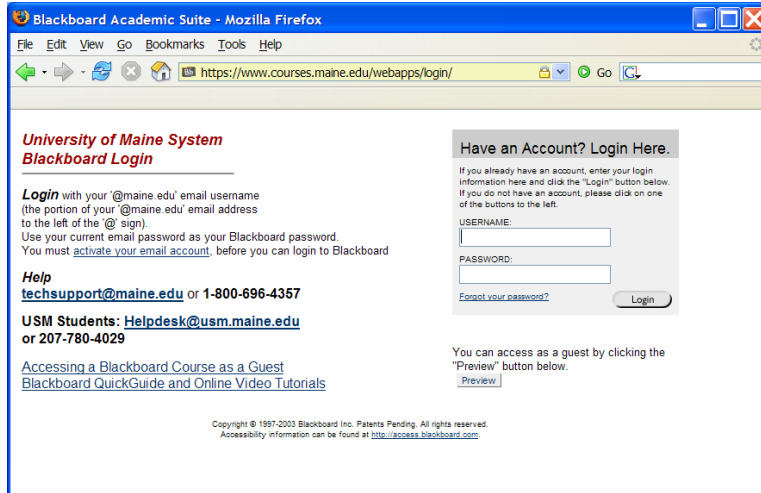

Student Instructions for Accessing BlackBoard

Using an internet browser (FireFox or MS Internet Explorer or other) go to

<http://www.courses.maine.edu> and Click Login.

Your Blackboard username and password is your University of Maine email username and password