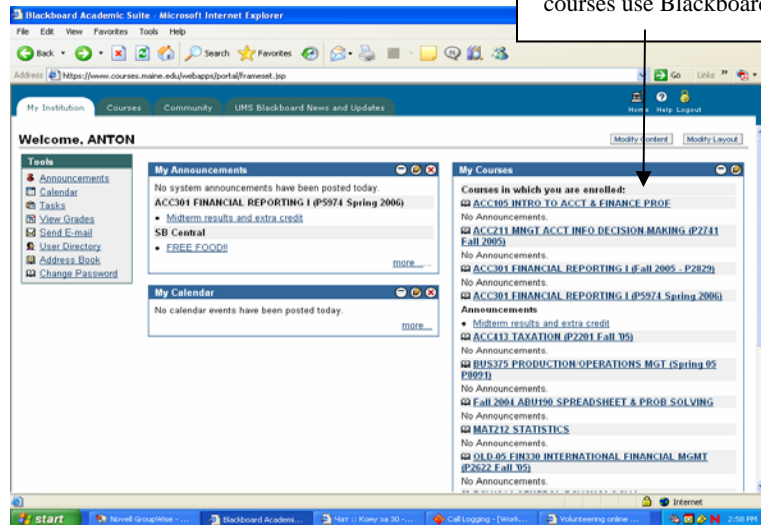

Click on the desired course here. Not all courses use Blackboard